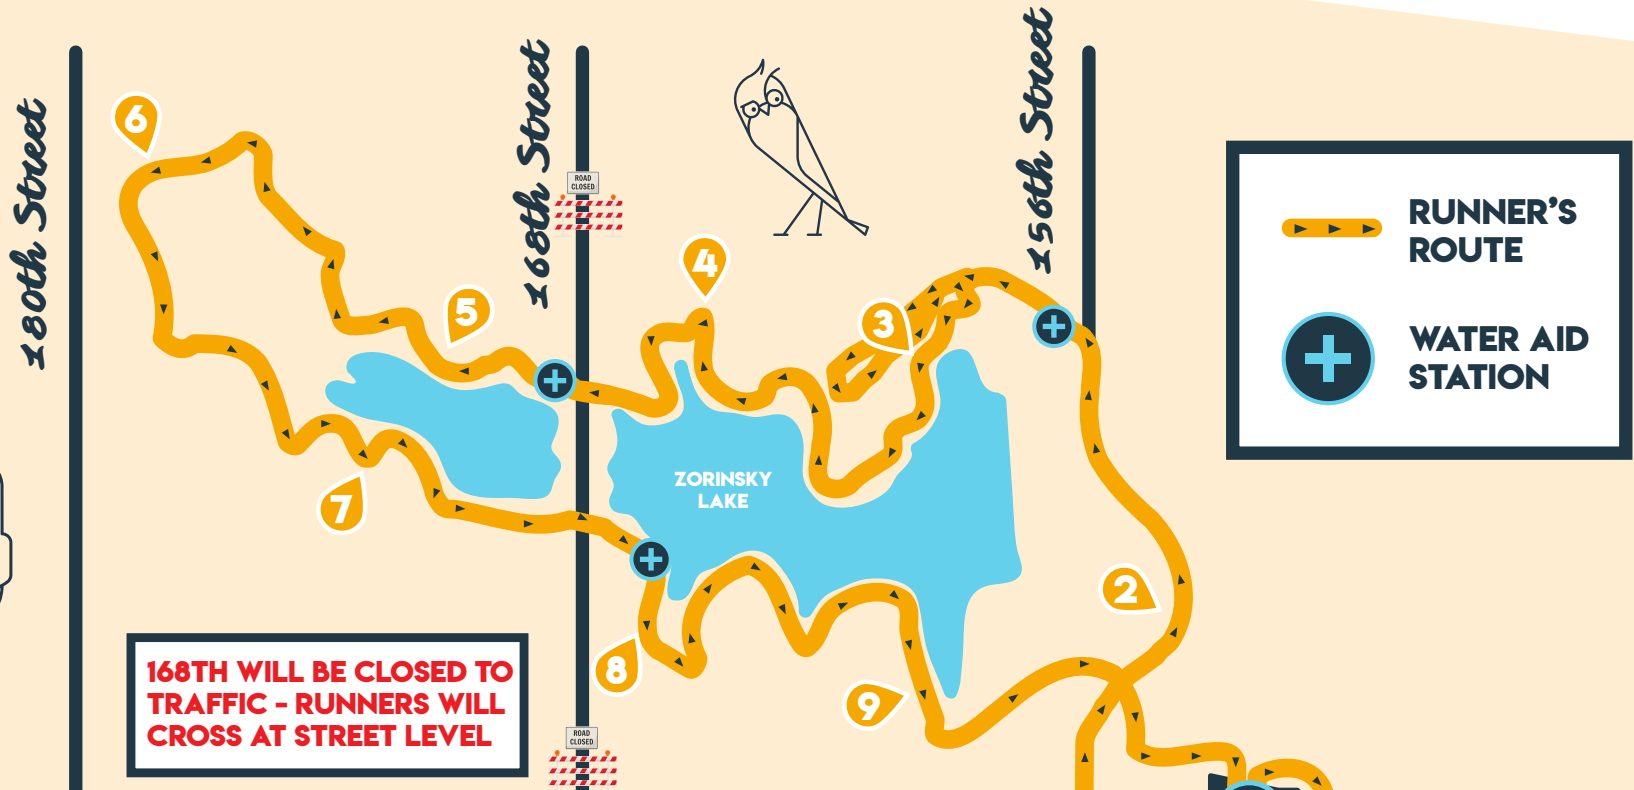

2024 Route Map

Omaha, Nebraska

PRESENTED BY Nebraska Medicine

168TH WILL BE CLOSED TO TRAFFIC - RUNNERS WILL CROSS AT STREET LEVEL

Elevation Profile

START FINISH

WALNUT GROVE PARK

PARKING

2024 Race Course will not be a USATF Certified Course due to 168th Street Constructions. Runners will run over 168th. Final course subject to change without notice

Start & Finish

PRESENTED BY  Nebraska Medicine